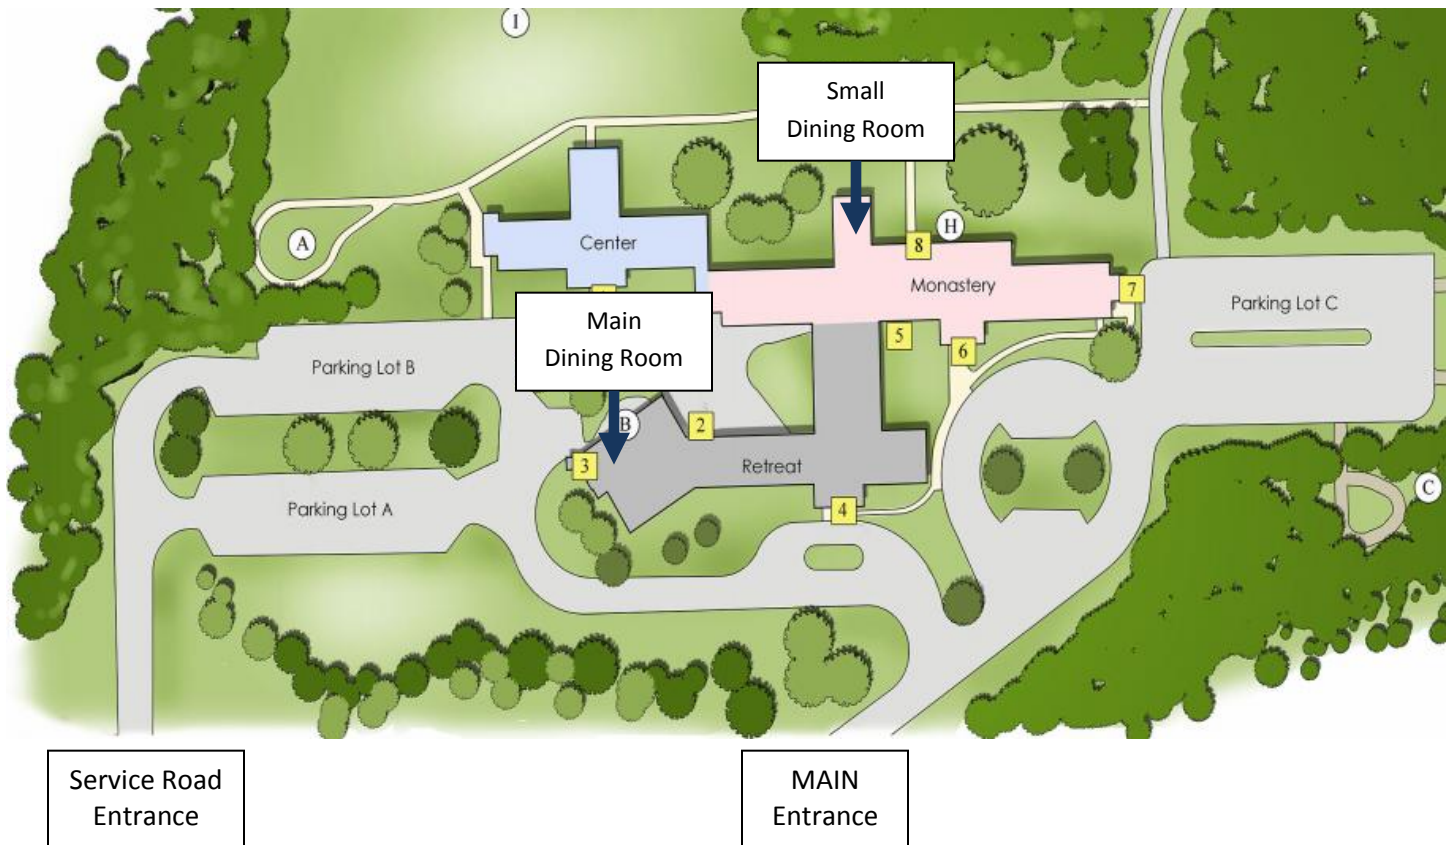

## 303 Tunxis Road - West Hartford

from West Hartford - TUNXIS ROAD - from Farmington

*Meetings are held either in the Main Dining Room or the Small Dining Room, both of which are marked on the map above.*

### Main Dining Room:

Use **Service Road Entrance**. Park in Parking Lot A. Go in Entrance 3 (Dining Room) on Map.

### Small Dining Room:

Use **MAIN Entrance**. Stay STRAIGHT (RIGHT) and Park around the Circle (if available) or in Parking Lot C. Go in Entrance 5 (Copper Beech Institute/Golden Thread Gallery) and either go through the door and down the stairs or take the Elevator down 1 floor. Take a left and proceed to the Small Dining Room.